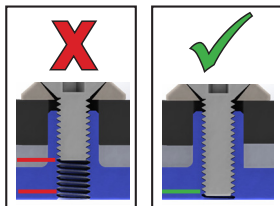

⚠ ATTENTION

Always, *LOCTITE*® and torque to manufacturer specifications.

1. The instructions for this device cover a very specific method of fabrication, and we understand that a multitude of methods could be used. The fabricated device is the sole responsibility of the fabricator.
2. Always use Loctite® Blue 242 on screw threads. Torque between 5 Nm and 8 Nm in even distribution.
3. Tighten the screws after a couple weeks of use, also at follow up appointments, re-Loctite® if needed.
4. Use the 6x20mm (top mounting plate) and 6x22mm (bottom mounting plate) screws provided with typical components for the (CD209S, CD209SS, CD209M, CD209MS, CD209R, CD209RS). In atypical setups, longer screws may be needed. Always use screws class 10.9 or better.

Make sure the screws are all the way through the threaded post holes and flush with the inside of the plate. Be sure the screw length fully seats into face plate not just the post, longer screws may be needed depending on the strut and brace thickness. *See example images below.*

A 6 month limited warranty applies to the Mini Dynamic Strut (CD209S, CD209SS, CD209M, CD209MS, CD209R, CD209RS) go to www.coyote.us for details.

CURBELL
PLASTICS

We typically use Curbell Plastic's - ProComp®
Carbon Reinforced Polypropylene.

www.coyote.us/procomp

See instructions online.

www.coyote.us/instructions-dynamicstrut

EN | Instructions for Use

DE | Gebrauchsanweisung

FR | Notice d'utilisation

ES | Instrucciones para el uso

IT | Istruzioni per l'uso

NO | Bruksanvisning

NL | Gebruiksaanwijzing

PT | Instruções de Utilização

PL | Instrukcja użytkowania

RU | Инструкция по использованию

CS | Návod k použití

JA | 取扱説明書

ZH | 中文说明书

KO | 사용 설명서

DA | Brugsanvisning

SV | Bruksanvisning

EL | Οδηγίες Χρήσης

FI | Käyttöohjeet

TR | Kullanım Talimatları