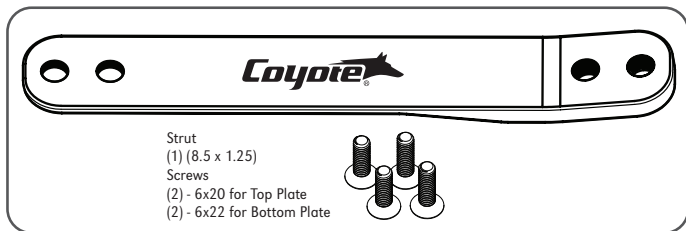

### Medium Flex Strut Only

Weight Range 90-130 lbs.

Light to Medium Activity Level

6-month warranty against manufacturer defects, excessive wear or breakage.

External Prosthetic Components

CD209MS.post.revA.01182024