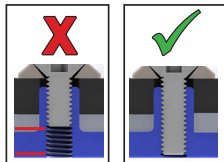

CURBELL
PLASTICS

We typically use Curbell Plastic's - ProComp®
Carbon Reinforced Polypropylene.

www.coyote.us/procomp

EN | Instructions for Use

DE | Gebrauchsanweisung

FR | Notice d'utilisation

ES | Instrucciones para el uso

IT | Istruzioni per l'uso

NO | Bruksanvisning

DA | Brugsanvisning

SV | Bruksanvisning

EL | Οδηγίες Χρήσης

FI | Käyttöohjeet

NL | Gebruiksaanwijzing

PT | Instruções de Utilização

PL | Instrukcja użytkowania

CS | Návod k použití

TR | Kullanım Talimatları

RU | Инструкция по использованию

JA | 取扱説明書

ZH | 中文说明书

KO | 사용 설명서

<https://www.coyote.us/instructions-dynamicstrut>