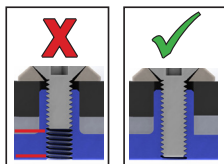

CURBELL
PLASTICS

We typically use Curbell Plastic's - ProComp®
Carbon Reinforced Polypropylene.

www.coyote.us/procomp

EN | Instructions for Use
DE | Gebrauchsanweisung
FR | Notice d'utilisation
ES | Instrucciones para el uso
IT | Istruzioni per l'uso
NO | Bruksanvisning
DA | Brugsanvisning
SV | Bruksanvisning
EL | Οδηγίες Χρήσης
FI | Käyttöohjeet

NL | Gebruiksaanwijzing
PT | Instruções de Utilização
PL | Instrukcja użytkowania
RU | Инструкция по использованию
TR | Kullanım Talimatları
CS | Návod k použití
JA | 取扱説明書
ZH | 中文说明书
KO | 사용 설명서

<https://www.coyote.us/instructions-dynamicstrut>