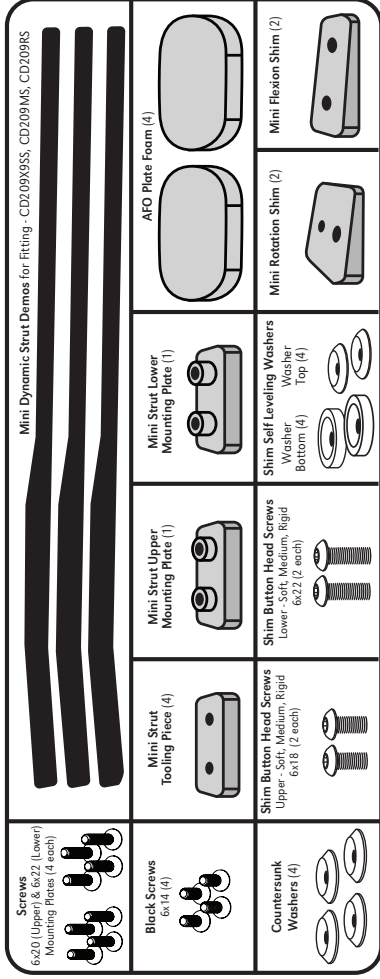

CD209FK

Mini Fitting Kit

Mini Dynamic Strut

Weight Range depends on flex - Light to Medium Activity Level

CD209S - Soft Flex Kit
Weight Range 70-110 lbs.

CD209M - Medium Flex Kit
Weight Range 90-130 lbs.

CD209R - Rigid Flex Kit
Weight Range 110-150 lbs.

Advena Limited
Tower Business Centre
2nd Flr, Tower Street
Swatar, BKR 4013
Malta

Fitting Kit Box for the Mini Dynamic Strut AFO - Map & Parts Included

EN | Instructions for Use

DE | Gebrauchsanweisung

FR | Notice d'utilisation