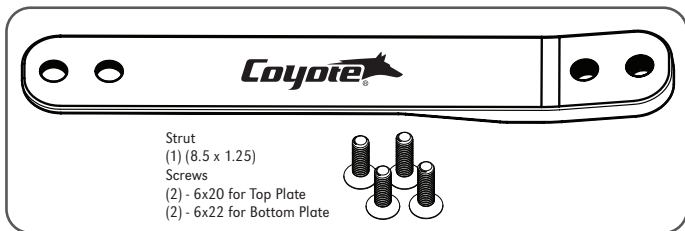

Coyote®

CD209SS

Mini Dynamic Strut

Soft Flex Strut Only

Weight Range 70-110 lbs.

Light to Medium Activity Level

6-month warranty against manufacturer defects, excessive wear or breakage.

External Prosthetic Components

⚠ ATTENTION**Always, *LOCTITE*® and torque to manufacturer specifications.**

1. The instructions for this device cover a very specific method of fabrication, and we understand that a multitude of methods could be used. The fabricated device is the sole responsibility of the fabricator.
2. Always use Loctite® Blue 242 on screw threads. Torque between 5 Nm and 8 Nm in even distribution.
3. Tighten the screws after a couple weeks of use, also at follow up appointments, re-Loctite® if needed.
4. Use the 6x20mm (top mounting plate) and 6x22mm (bottom mounting plate) screws provided with typical components for the (CD209S, CD209SS, CD209M, CD209MS, CD209R, CD209RS). In atypical setups, longer screws may be needed. Always use screws class 10.9 or better.