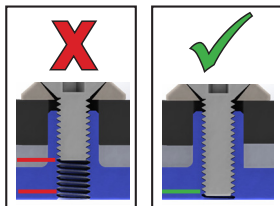

⚠ ATTENTION

Always, *LOCTITE*® and torque to manufacturer specifications.

1. The instructions for this device cover a very specific method of fabrication, and we understand that a multitude of methods could be used. The fabricated device is the sole responsibility of the fabricator.
2. Always use Loctite® Blue 242 on screw threads. Torque between 5 Nm and 8 Nm in even distribution.
3. Tighten the screws after a couple weeks of use, also at follow up appointments, re-Loctite® if needed.
4. Use the 6x20mm (top mounting plate) and 6x22mm (bottom mounting plate) screws provided with typical components for the (CD209S, CD209SS, CD209M, CD209MS, CD209R, CD209RS). In atypical setups, longer screws may be needed. Always use screws class 10.9 or better.

Make sure the screws are all the way through the threaded post holes and flush with the inside of the plate. Be sure the screw length fully seats into face plate not just the post, longer screws may be needed depending on the strut and brace thickness. *See example images below.*

A 6 month limited warranty applies to the Mini Dynamic Strut (CD209S, CD209SS, CD209M, CD209MS, CD209R, CD209RS) go to www.coyote.us for details.

CURBELL
PLASTICS

We typically use Curbell Plastic's - ProComp® Carbon Reinforced Polypropylene.

www.coyote.us/procomp

See instructions online.

www.coyote.us/instructions-dynamicstrut

EN | Instructions for Use

DE | Gebrauchsanweisung

FR | Notice d'utilisation

ES | Instrucciones para el uso

IT | Istruzioni per l'uso

NO | Bruksanvisning

NL | Gebruiksaanwijzing

PT | Instruções de Utilização

PL | Instrukcja użytkowania

RU | Инструкция по использованию

CS | Návod k použití

JA | 取扱説明書

ZH | 中文说明书

KO | 사용 설명서

DA | Brugsanvisning

SV | Bruksanvisning

EL | Οδηγίες Χρήσης

FI | Käyttöohjeet

TR | Kullanım Talimatları